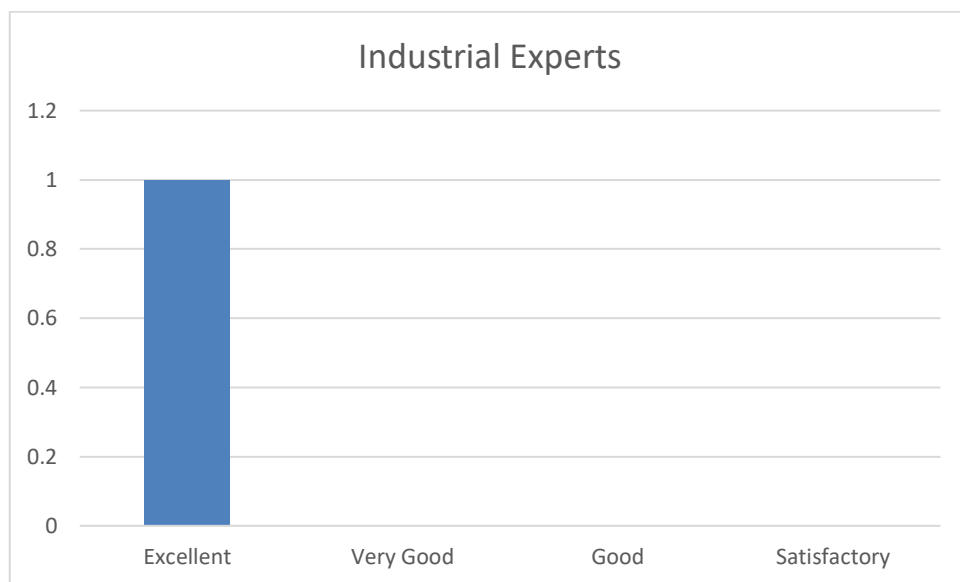

3. Coverage of Modern/Advanced Topics?

Excellent	Very Good	Good	Satisfactory	Total
01	00	00	00	01