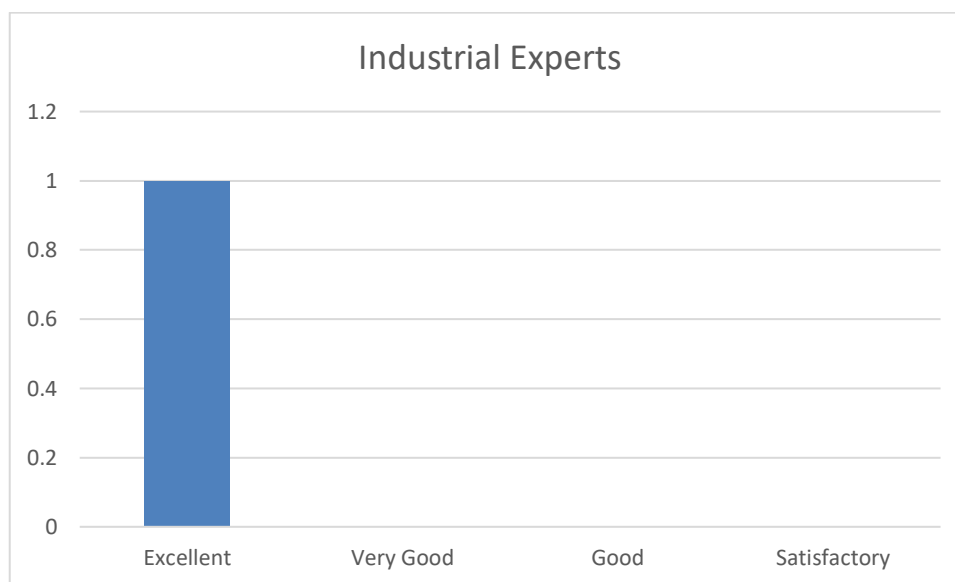

2. Availability of Textbooks/Study materials?

Excellent	Very Good	Good	Satisfactory	Total
01	00	00	00	01