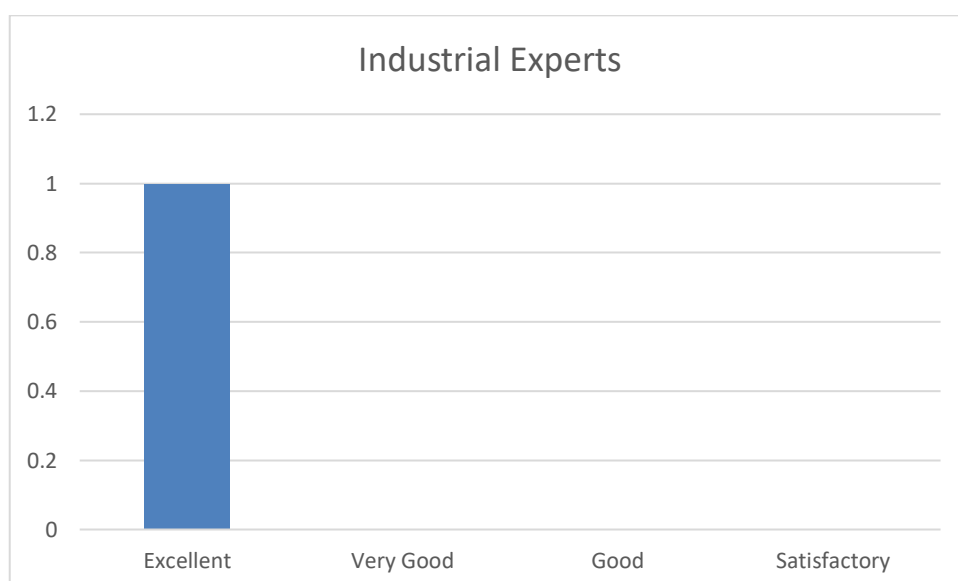

9. Availability of Textbooks/Study materials?

Excellent	Very Good	Good	Satisfactory	Total
01	00	00	00	01