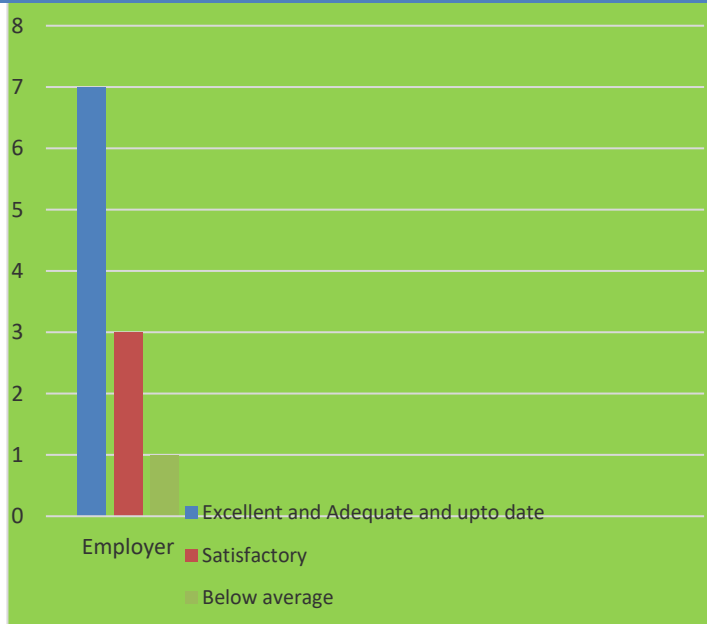

### Curriculum Feedback by Employer for B. Sc. Chemistry program

#### 1. Courses (papers or subjects)

	employer
Excellent and Adequate and upto date	6
Satisfactory	3
Below average	0

#### 2. Content of the courses (papers or subjects)

	employer
Excellent and Adequate and upto date	7
Satisfactory	3
Below average	1