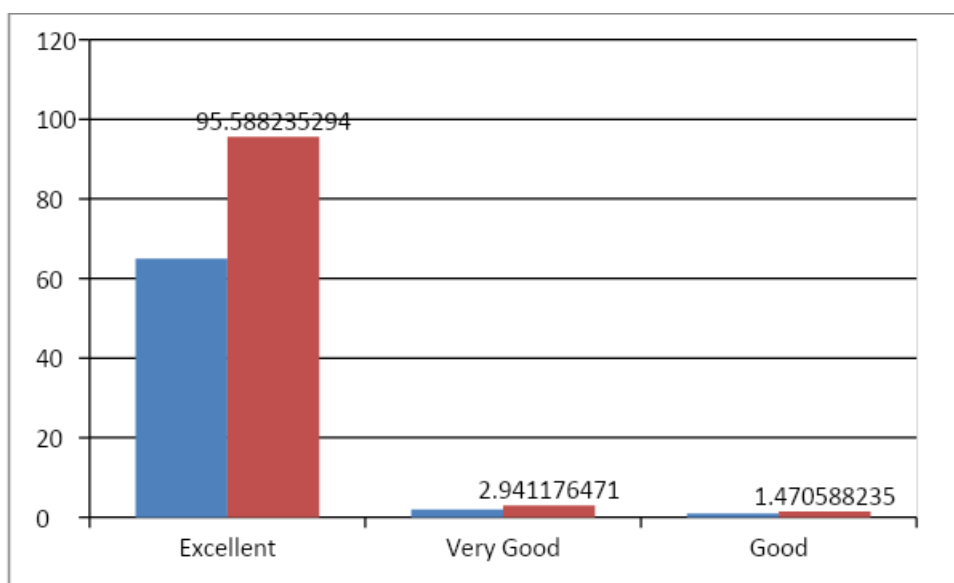

USAGE OF TECHNOLOGY AND TEACHING AIDS

Parameter	Frequency	Percent
Excellent	62	91.17647
Very Good	3	4.411765
Good	3	4.411765
Total	68	100

USAGE OF TECHNOLOGY AND TEACHING AIDS

STUDENTS FOLLOW-UP

Parameter	Frequency	Percent
Excellent	64	94.11765
Very Good	2	2.941176
Good	2	2.941176
Total	68	100