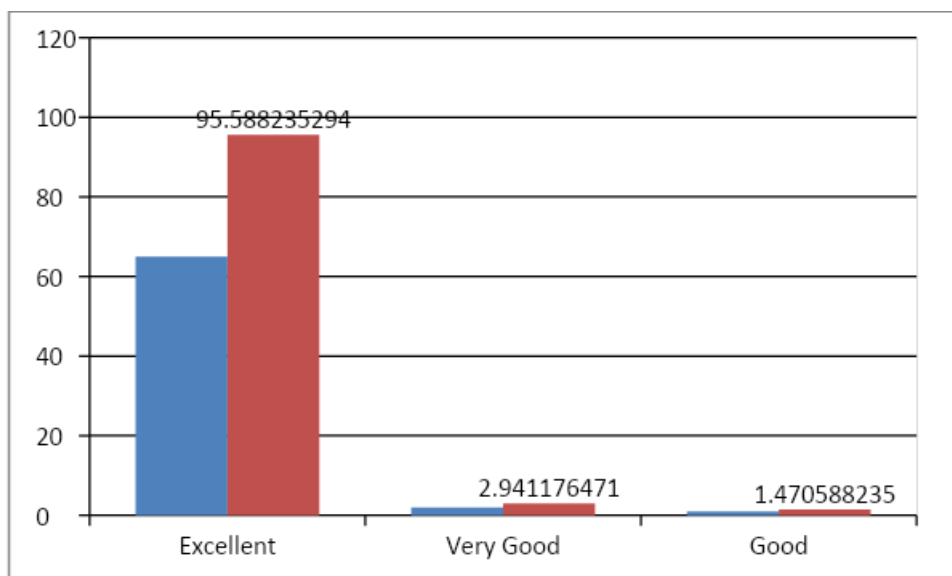

DOES THE COURSE SATISFY THE NEEDS?

Parameter	Frequency	Percent
Excellent	61	89.70588
Very Good	4	5.882353
Good	3	4.411765
Total	68	100