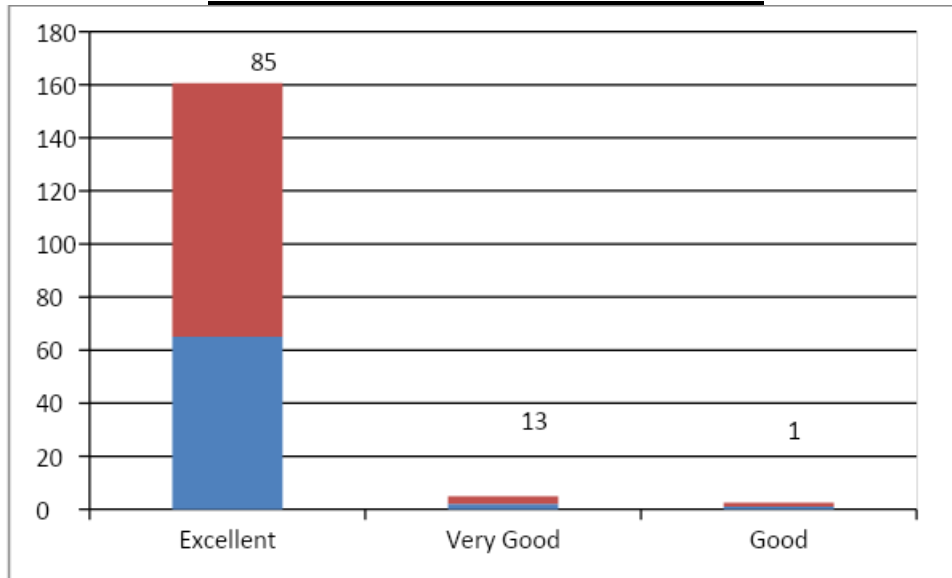

SYNCHRONIZATION OF THEORY AND PRACTICAL (values are in Percentage)

AVAILABILITY OF TEXTBOOKS AND STUDY MATERIALS

Parameter	Frequency	Percent
Excellent	56	82.35294
Very Good	9	13.23529
Good	3	4.411765
Total	68	100

AVAILABILITY OF TEXTBOOKS AND STUDY MATERIALS

COVERAGE OF ADVANCED TOPICS

Parameter	Frequency	Percent
Excellent	58	85.29412
Very Good	9	13.23529
Good	1	1.470588
Total	68	100

COVERAGE OF ADVANCED TOPICS

DOES THE COURSE SATISFY THE NEEDS?