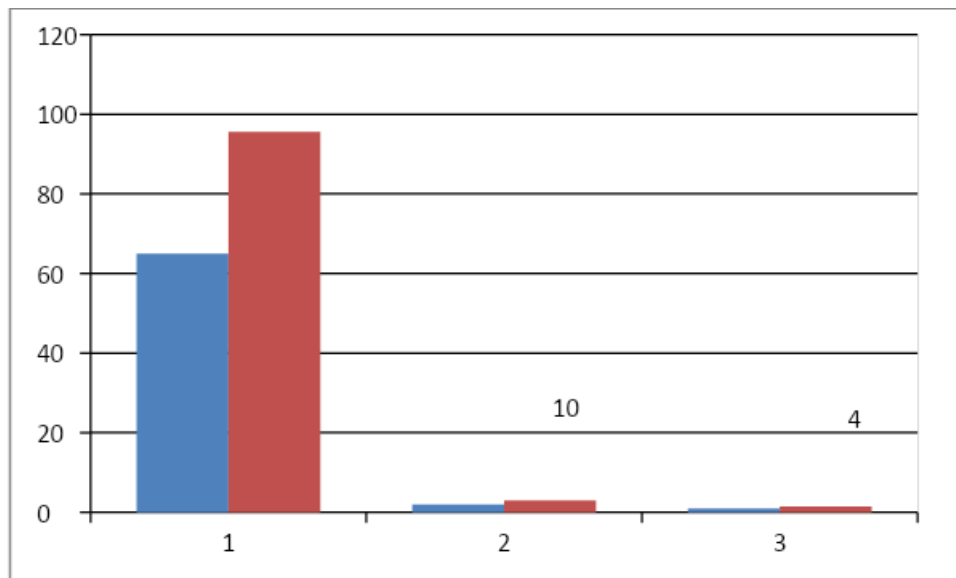

SYNCHRONIZATION OF THEORY AND PRACTICAL (values are in Percentage)

AVAILABILITY OF TEXTBOOKS AND STUDY MATERIALS

Parameter	Frequency	Percent
Excellent	56	82.35294
Very Good	9	13.23529
Good	3	4.411765
Total	68	100