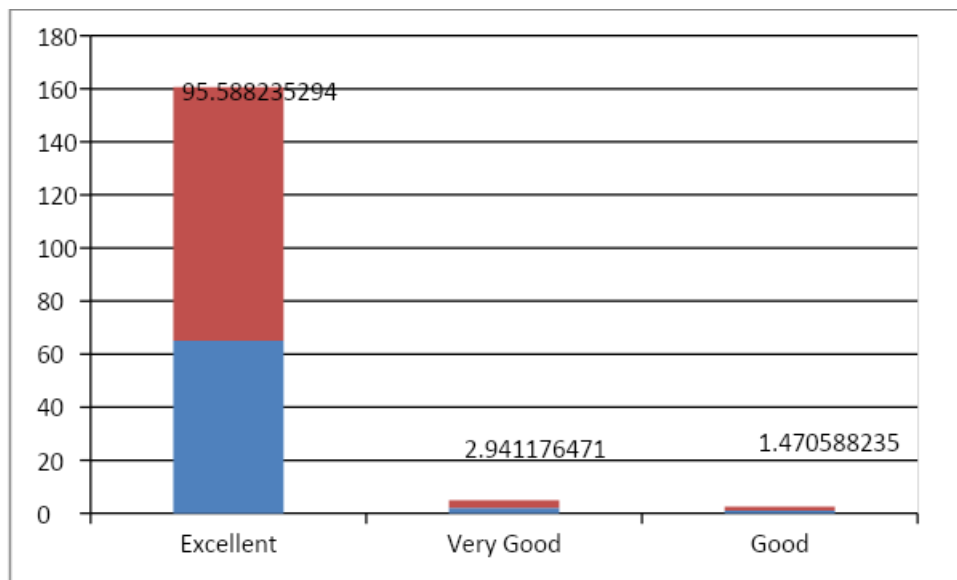

OVERALL RATING THE PROGRAMME OF STUDY

Parameter	Frequency	Percent
Excellent	65	95.58824
Very Good	2	2.941176
Good	1	1.470588
Total	68	100