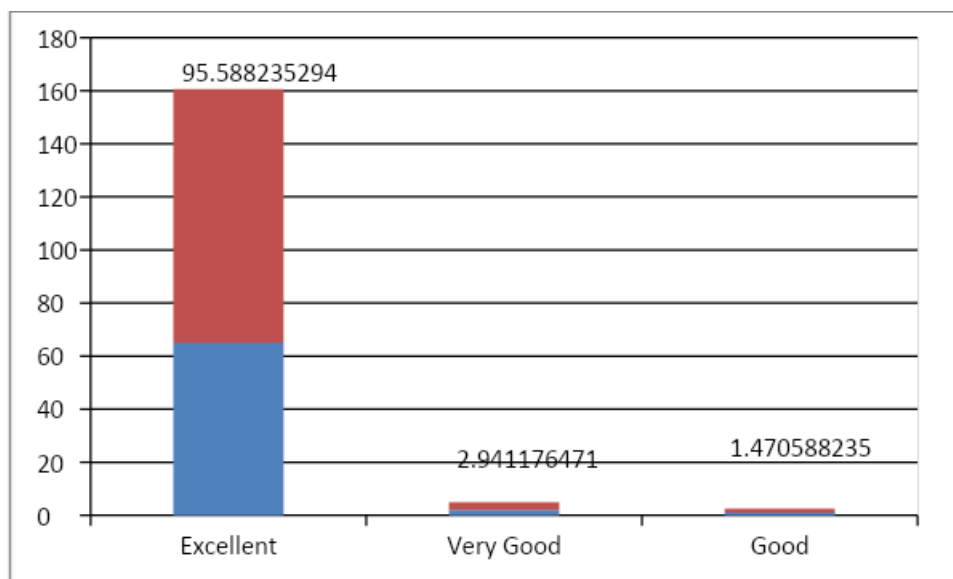

Parameter	Frequency	Percent
Excellent	56	82.35294
Very Good	9	13.23529
Good	3	4.411765
Total	68	100

AVAILABILITY OF TEXTBOOKS AND STUDY MATERIALS

COVERAGE OF ADVANCED TOPICS

Parameter	Frequency	Percent
Excellent	58	85.29412
Very Good	9	13.23529
Good	1	1.470588
Total	68	100