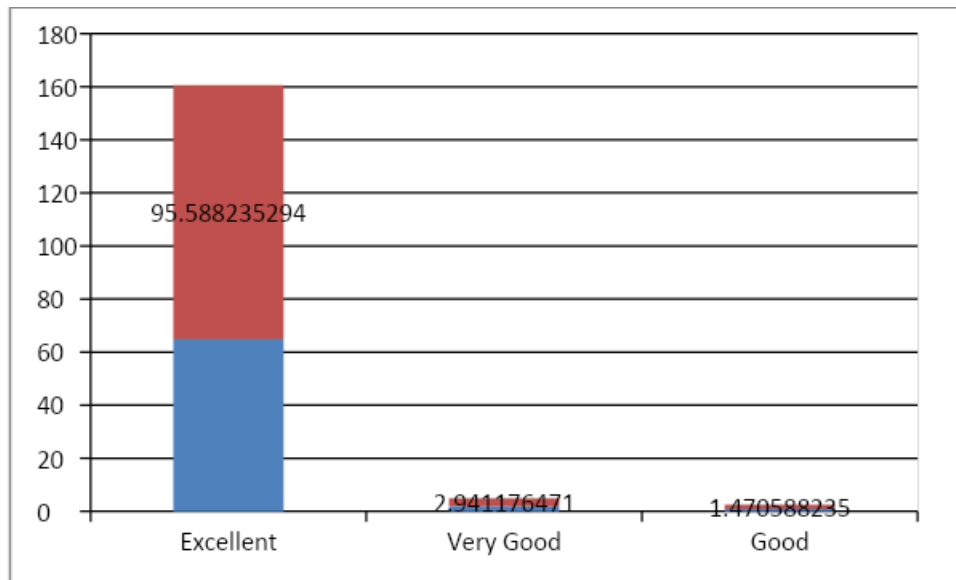

USEFULNESS GAINED BY STUDENTS IN CONDUCTING TESTS AND ASSIGNMENTS

Parameter	Frequency	Percent
Excellent	66	97.05882
Very Good	1	1.470588
Good	1	1.470588
Total	68	100