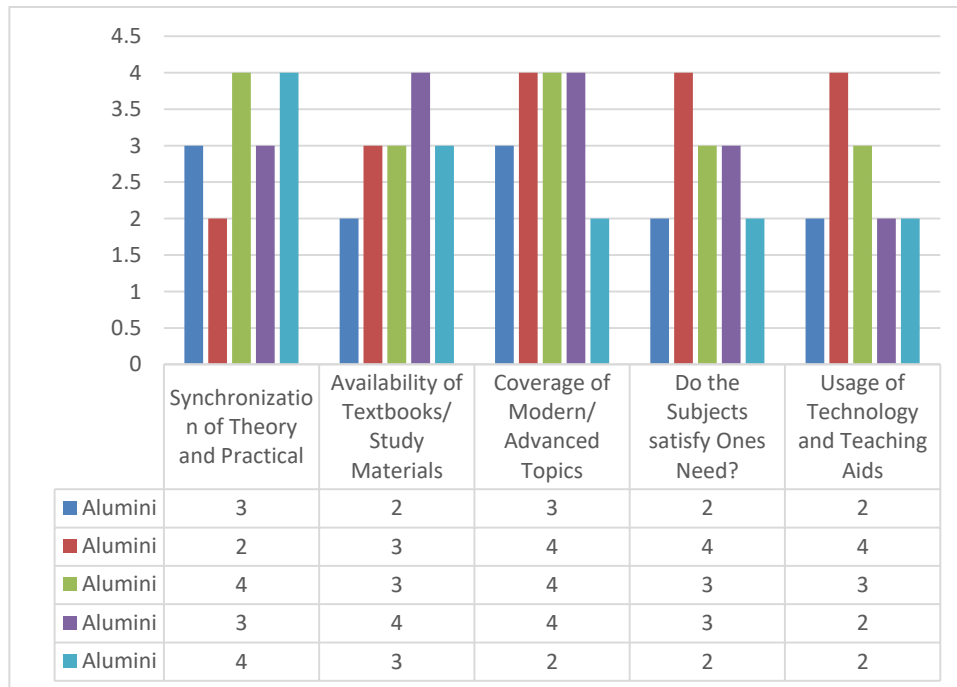

### ALUMNI

	Students Follow Up	Usefulness of Tests and Assignments	Overall Rating During the Programme of Study	The Prescribed Curriculum Design Helped you to gain Knowledge?	Is the Curriculum Structure Relevant to the Progress Higher Education?
■	2	3	2	2	2
■ Alumini	3	3	3	2	2
■ Alumini	3	4	3	2	2
■ Alumini	3	3	2	2	2
■ Alumini	2	3	4	2	2