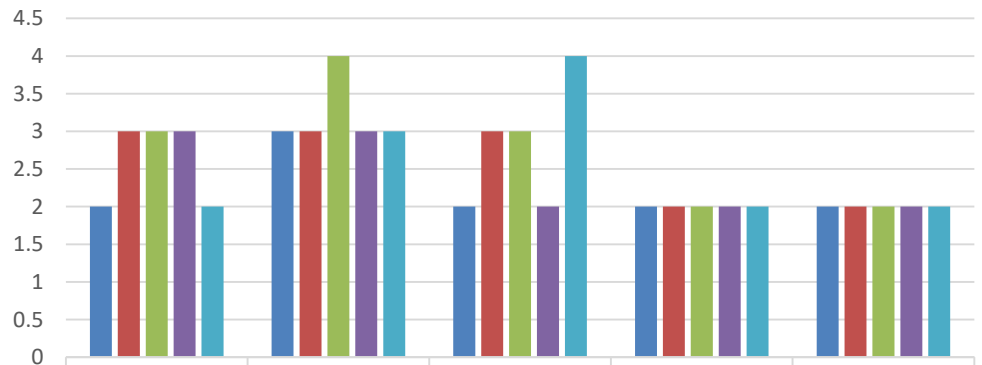

### ALUMNI

	Students Follow Up	Usefulness of Tests and Assignments	Overall Rating During the Programme of Study	The Prescribed Curriculum Design Helped you to gain Knowledge?	Is the Curriculum Structure Relevant to the Progress Higher Education?
■	2	3	2	2	2
■ Alumini	3	3	3	2	2
■ Alumini	3	4	3	2	2
■ Alumini	3	3	2	2	2
■ Alumini	2	3	4	2	2