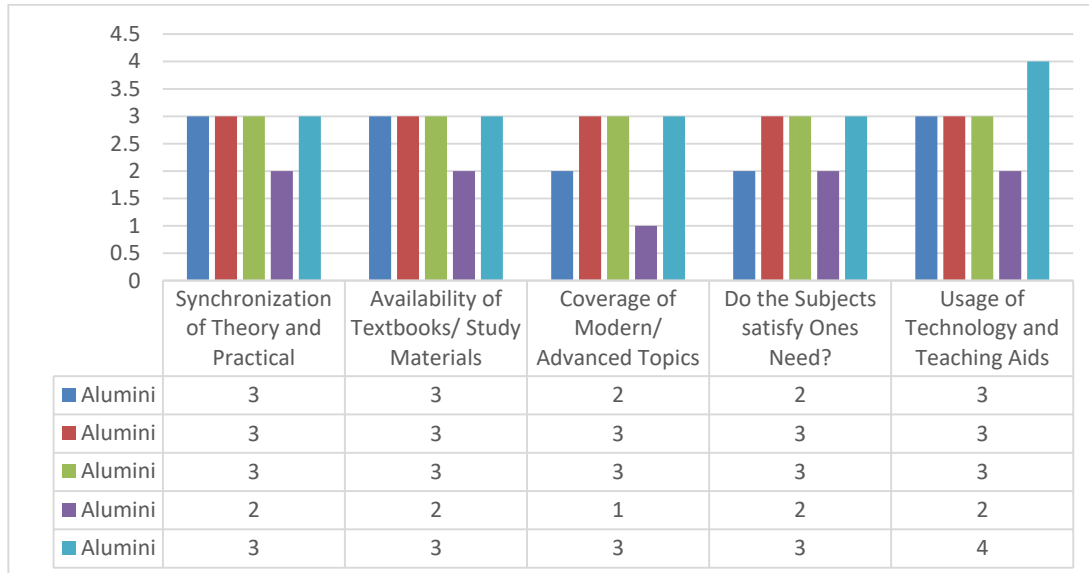

SACRED HEART COLLEGE (AUTONOMOUS)

Tirupattur – 635 601, Tamil Nadu, S.India

Resi : (04179) 220103

College : (04179) 220553

Fax : (04179) 226423

Ready for
Every Good Work

A Don Bosco Institution of Higher Education, Founded in 1951 * Affiliated to Thiruvalluvar University, Vellore * Autonomous since 1987

Accredited by NAAC (4th Cycle – under RAF) with CGPA of 3.31 / 4 at 'A+' Grade

PG Alumni