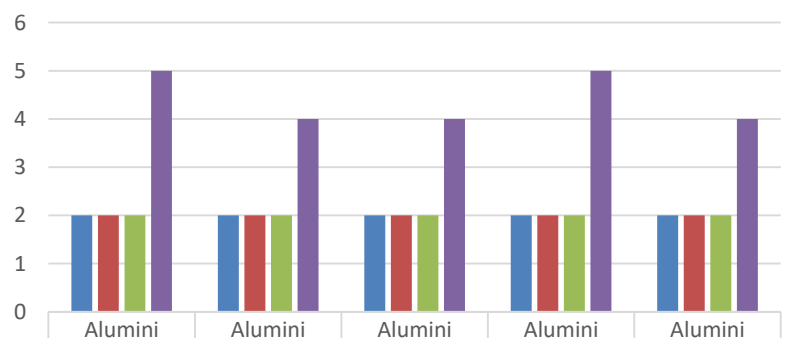

## CURRICULUM FEEDBACK

### ALUMNI

	Students Follow Up	Usefulness of Tests and Assignments	Overall Rating During the Programme of Study	The Prescribed Curriculum Design Helped you to gain Knowledge?	Is the Curriculum Structure Relevant to the Progress Higher Education?
■	2	3	2	2	2
■ Alumini	3	3	3	2	2
■ Alumini	3	4	3	2	2
■ Alumini	3	3	2	2	2
■ Alumini	2	3	4	2	2