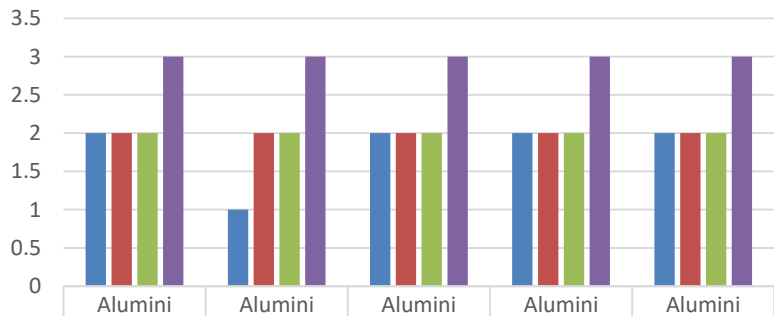

■ Is the Curriculum Design Applicable to Real Life Situation?	2	1	2	2	2
■ Has the Curriculum Structure Kindled Research Aptitude?	2	2	2	2	2
■ Is the Curriculum Structure Helpful for you to Adapt Yourself to your Career?	2	2	2	2	2
■ Whether the Curriculum is Helpful in Making you as an Entrepreneur?	3	3	3	3	3