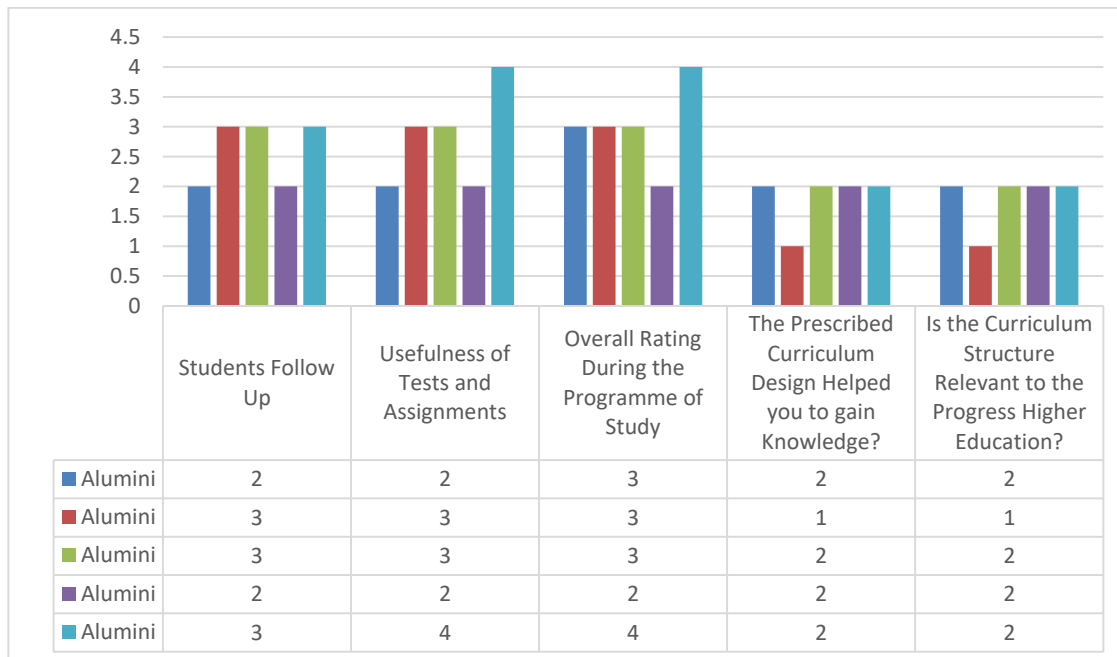

SACRED HEART COLLEGE (AUTONOMOUS)

Tirupattur – 635 601, Tamil Nadu, S.India

Resi : (04179) 220103

College : (04179) 220553

Fax : (04179) 226423

Ready for
Every Good Work

A Don Bosco Institution of Higher Education, Founded in 1951 * Affiliated to Thiruvalluvar University, Vellore * Autonomous since 1987

Accredited by NAAC (4th Cycle – under RAF) with CGPA of 3.31 / 4 at 'A+' Grade

PG Alumni