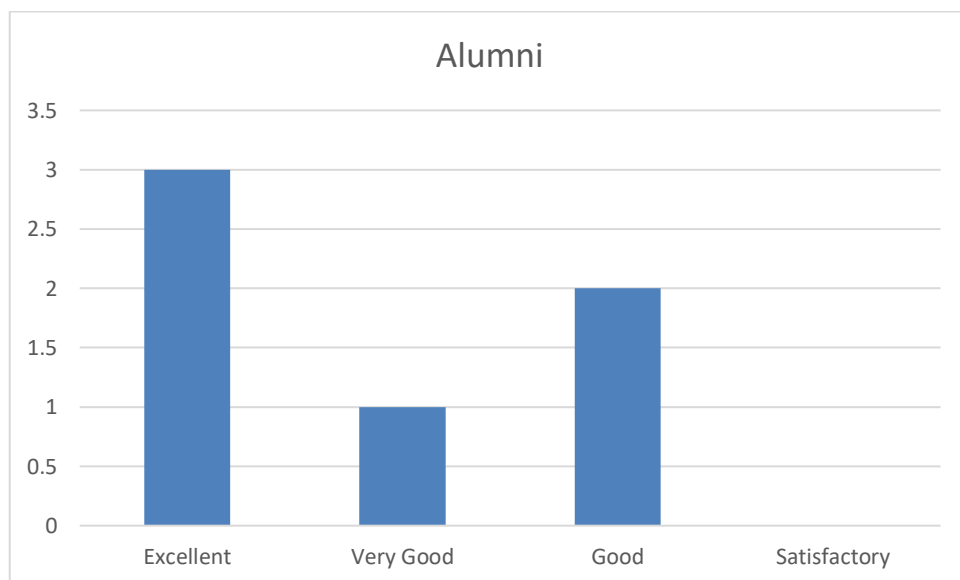

3. Coverage of Modern/Advanced Topics?

Excellent	Very Good	Good	Satisfactory	Total
03	01	02	00	06