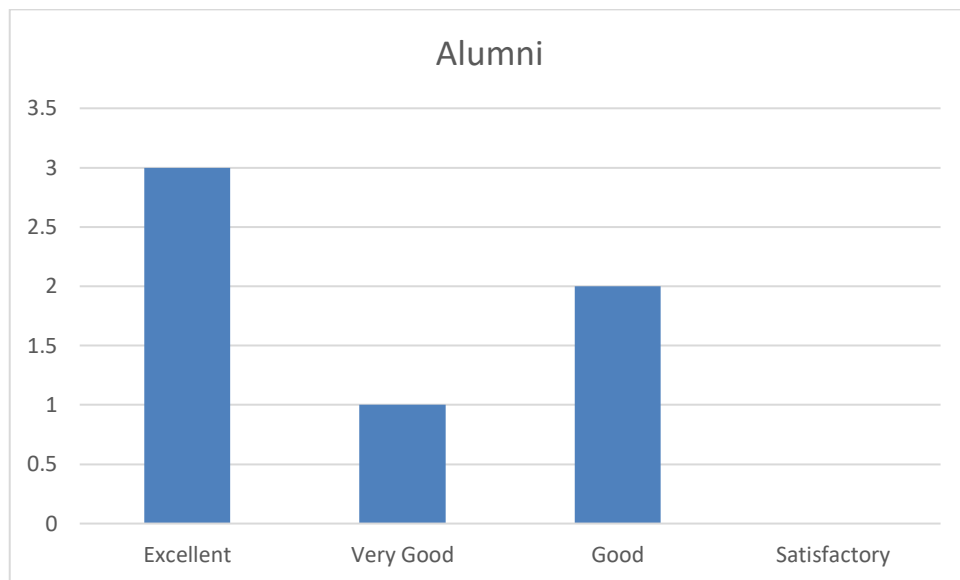

10. Coverage of Modern/Advanced Topics?

Excellent	Very Good	Good	Satisfactory	Total
03	01	02	00	06