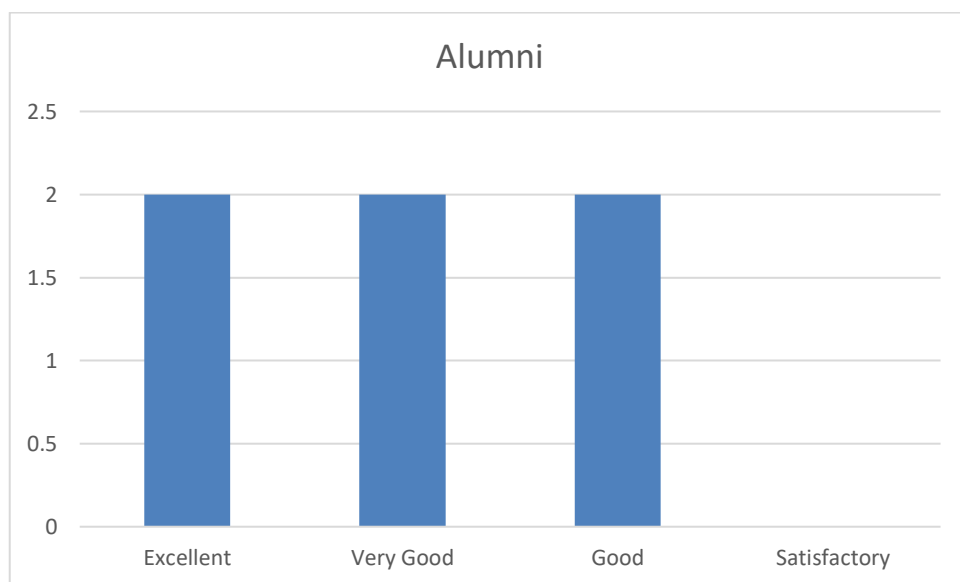

9. Availability of Textbooks/Study materials?

Excellent	Very Good	Good	Satisfactory	Total
02	02	02	00	06