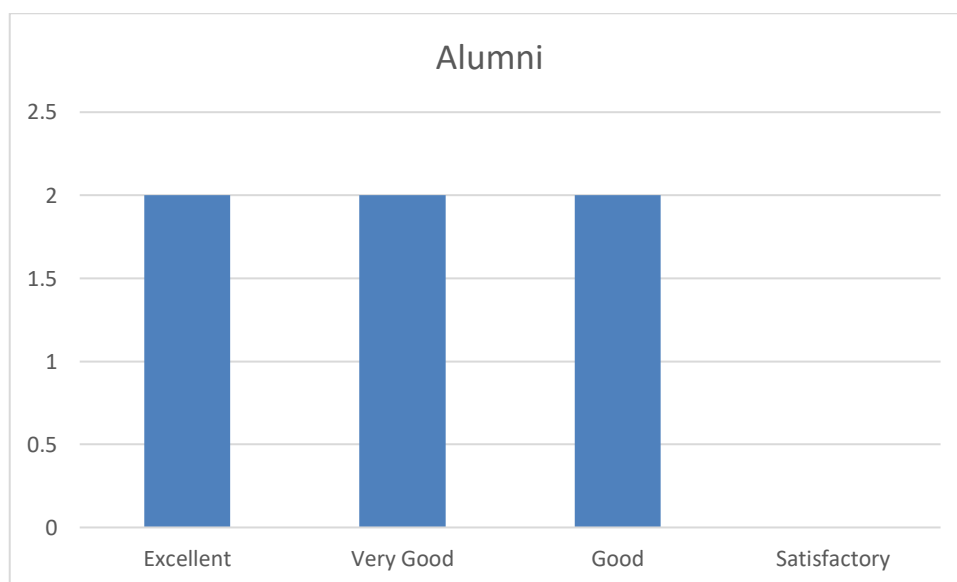

2. Availability of Textbooks/Study materials?

Excellent	Very Good	Good	Satisfactory	Total
02	02	02	00	06