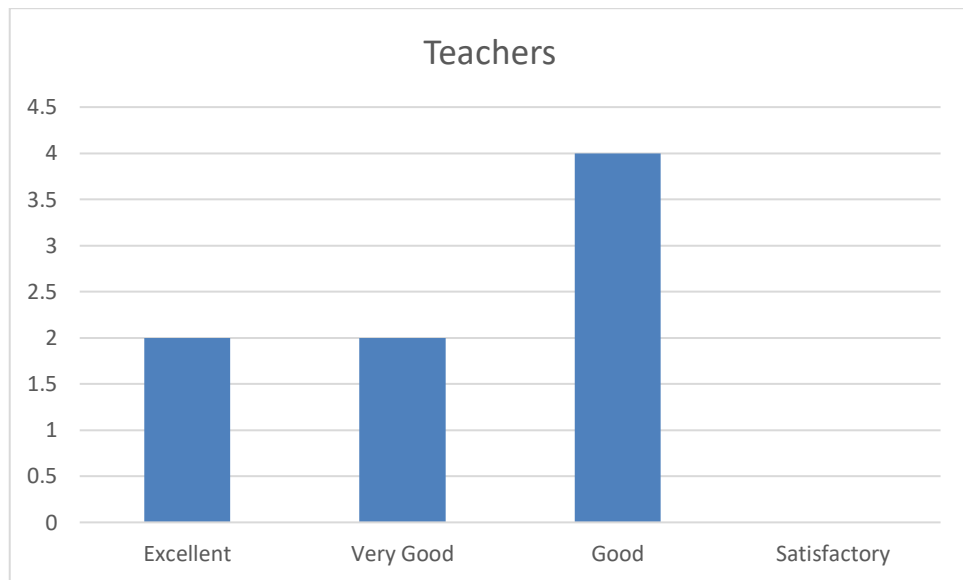

7. Usefulness of Tests and Assignments?

Excellent	Very Good	Good	Satisfactory	Total
02	02	04	00	08