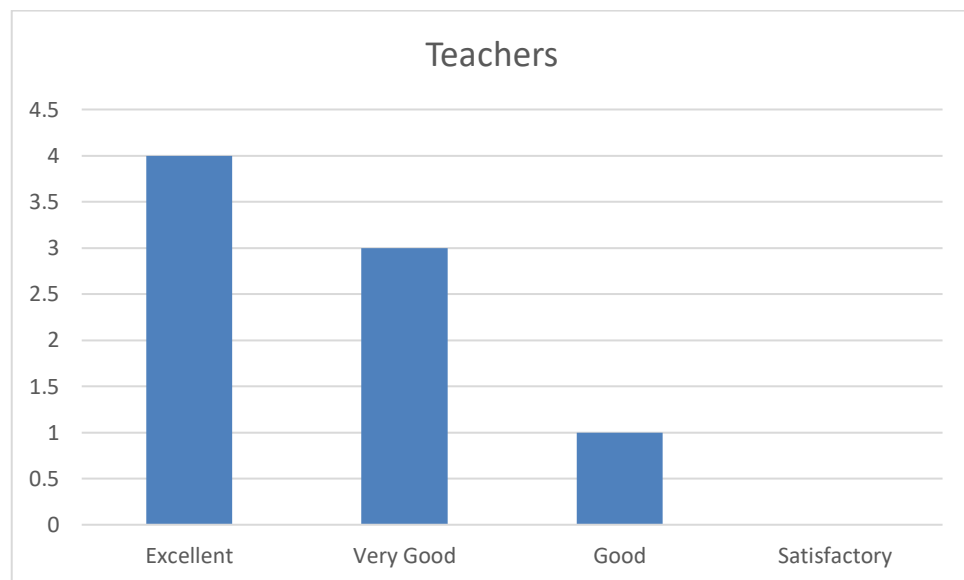

Teachers

8. Synchronization of Theory and Practical?

Excellent	Very Good	Good	Satisfactory	Total
04	03	01	00	08