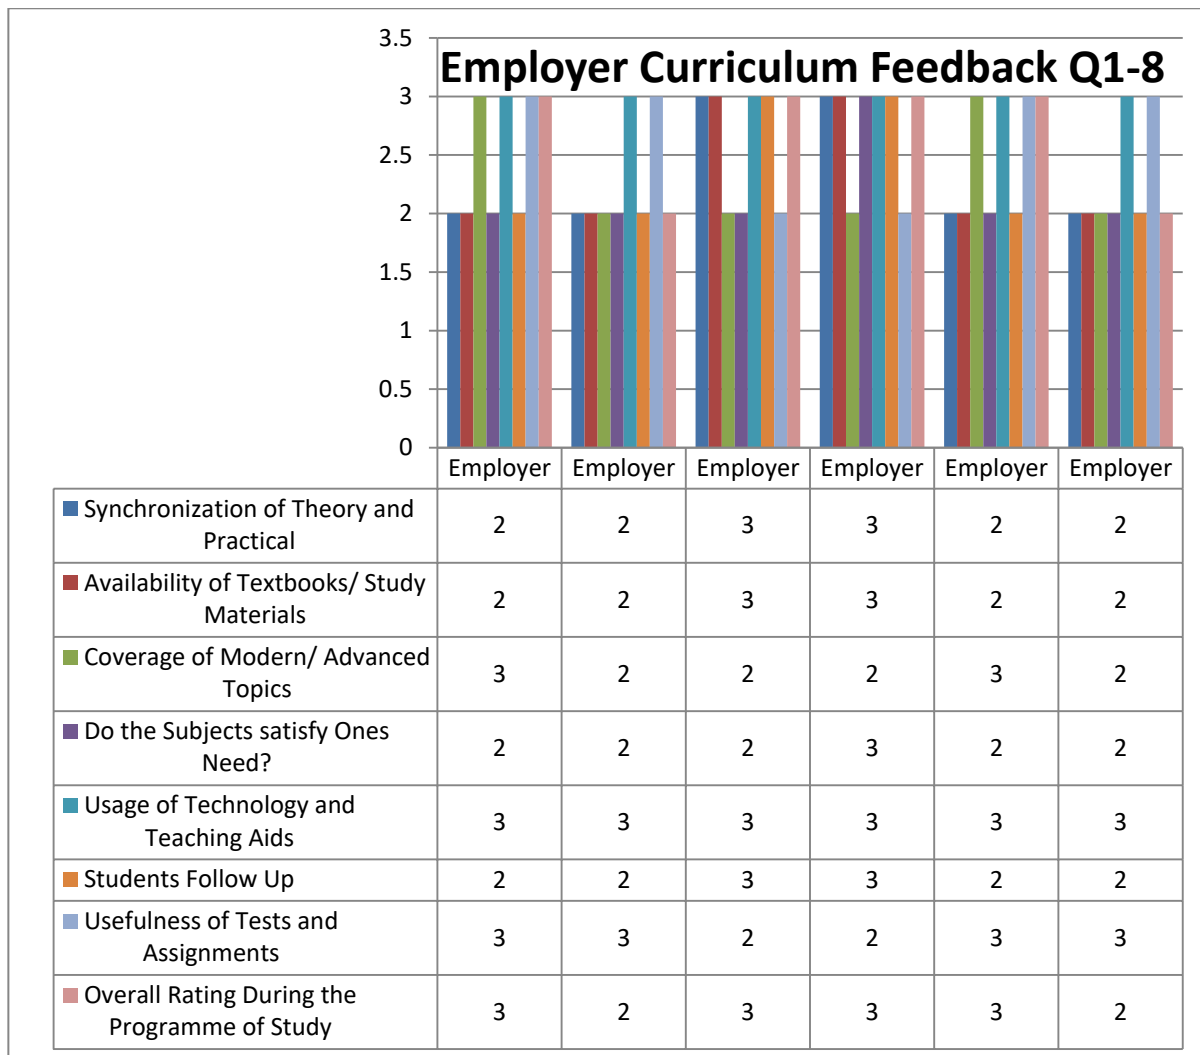

Accredited by NAAC (4th Cycle – under RAF) with CGPA of 3.31 / 4 at 'A+' Grade

Employee

Employer Curriculum Feedback Q9-13

■ The Prescribed Curriculum Design Helped you to gain Knowledge?	2	3	3	3	2	3
■ Is the Curriculum Structure Relevant to the Progress Higher Education?	2	2	2	2	2	2
■ Is the Curriculum Design Applicable to Real Life Situation?	2	1	2	1	2	1
■ Has the Curriculum Structure Kindled Research Aptitude?	2	1	2	1	2	1
■ Is the Curriculum Structure Helpful for you to Adapt Yourself to your Career?	2	2	2	2	2	2