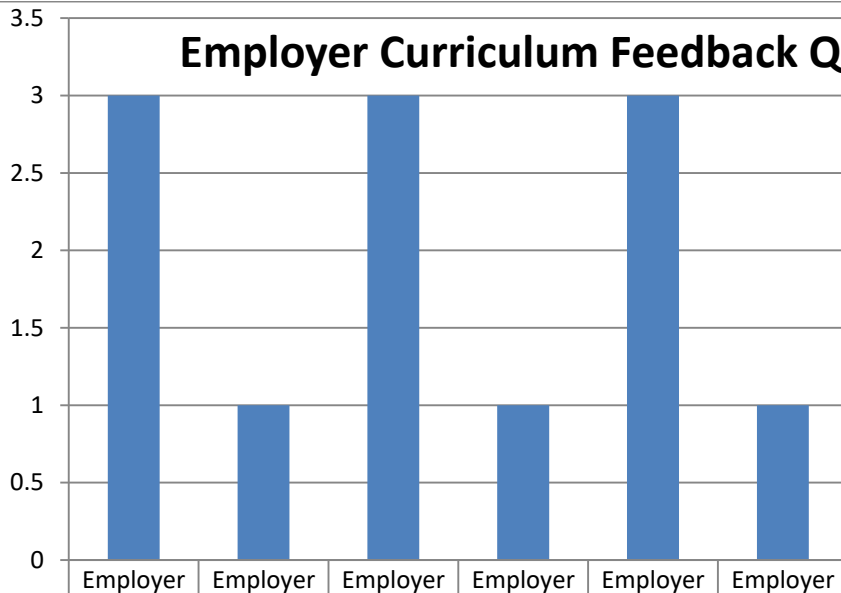

Employer Curriculum Feedback Q14

■ Whether the Curriculum is Helpful in Making you as an Entrepreneur?	3	1	3	1	3	1