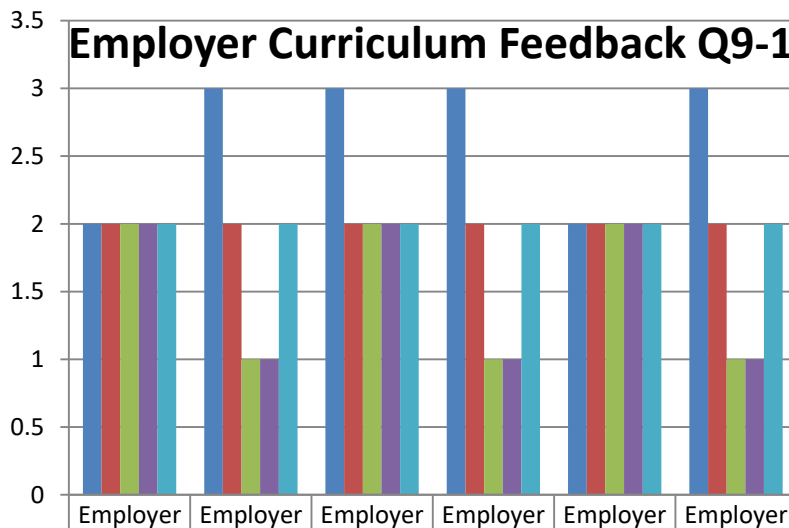

Accredited by NAAC (4th Cycle – under RAF) with CGPA of 3.31 / 4 at 'A+' Grade

Employee

Employer Curriculum Feedback Q9-13

■ The Prescribed Curriculum Design Helped you to gain Knowledge?	2	3	3	3	2	3
■ Is the Curriculum Structure Relevant to the Progress Higher Education?	2	2	2	2	2	2
■ Is the Curriculum Design Applicable to Real Life Situation?	2	1	2	1	2	1
■ Has the Curriculum Structure Kindled Research Aptitude?	2	1	2	1	2	1
■ Is the Curriculum Structure Helpful for you to Adapt Yourself to your Career?	2	2	2	2	2	2