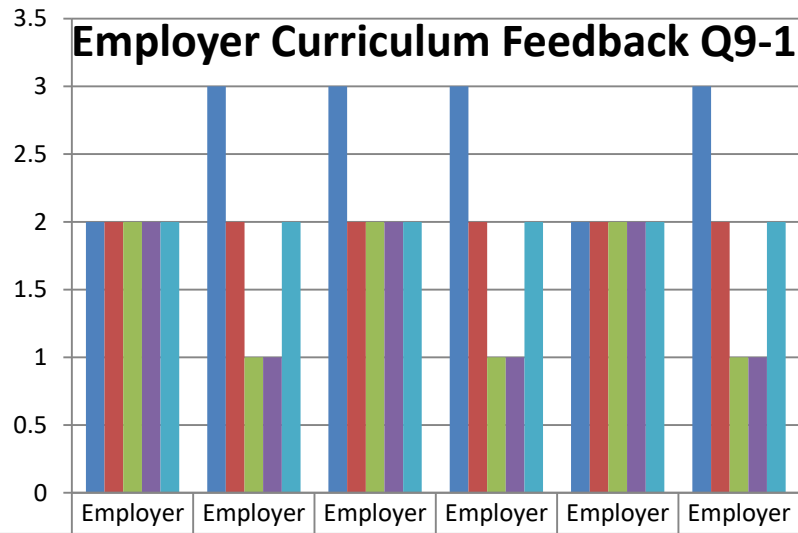

Accredited by NAAC (4th Cycle – under RAF) with CGPA of 3.31 / 4 at 'A+' Grade

Employ

Employer Curriculum Feedback Q9-13

■ The Prescribed Curriculum Design Helped you to gain Knowledge?	2	3	3	3	2	3
■ Is the Curriculum Structure Relevant to the Progress Higher Education?	2	2	2	2	2	2
■ Is the Curriculum Design Applicable to Real Life Situation?	2	1	2	1	2	1
■ Has the Curriculum Structure Kindled Research Aptitude?	2	1	2	1	2	1
■ Is the Curriculum Structure Helpful for you to Adapt Yourself to your Career?	2	2	2	2	2	2