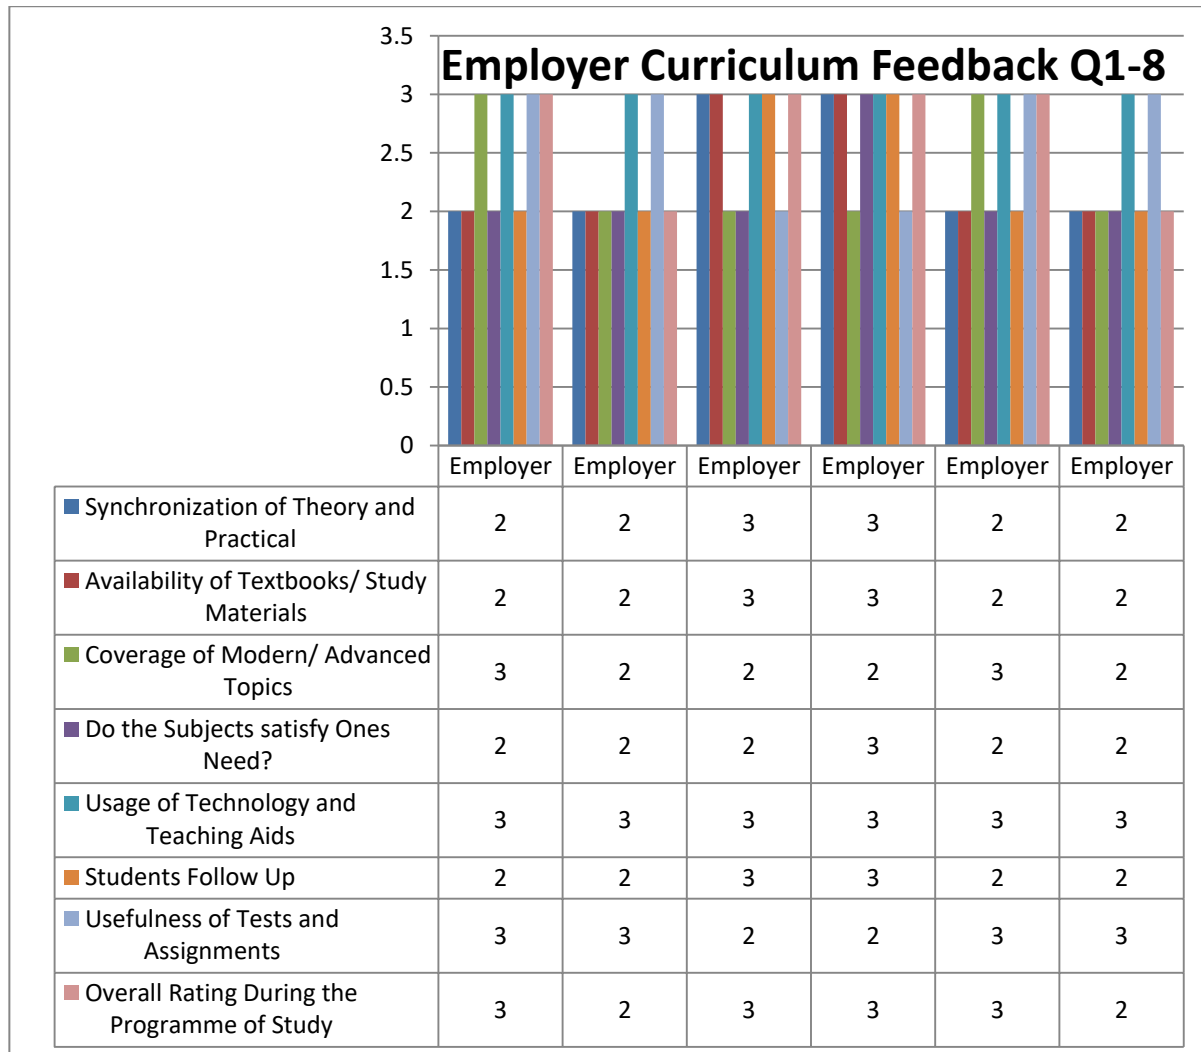

Accredited by NAAC (4th Cycle – under RAF) with CGPA of 3.31 / 4 at 'A+' Grade

Employ

Employer Curriculum Feedback Q9-13

■ The Prescribed Curriculum Design Helped you to gain Knowledge?	2	3	3	3	2	3
■ Is the Curriculum Structure Relevant to the Progress Higher Education?	2	2	2	2	2	2
■ Is the Curriculum Design Applicable to Real Life Situation?	2	1	2	1	2	1
■ Has the Curriculum Structure Kindled Research Aptitude?	2	1	2	1	2	1
■ Is the Curriculum Structure Helpful for you to Adapt Yourself to your Career?	2	2	2	2	2	2