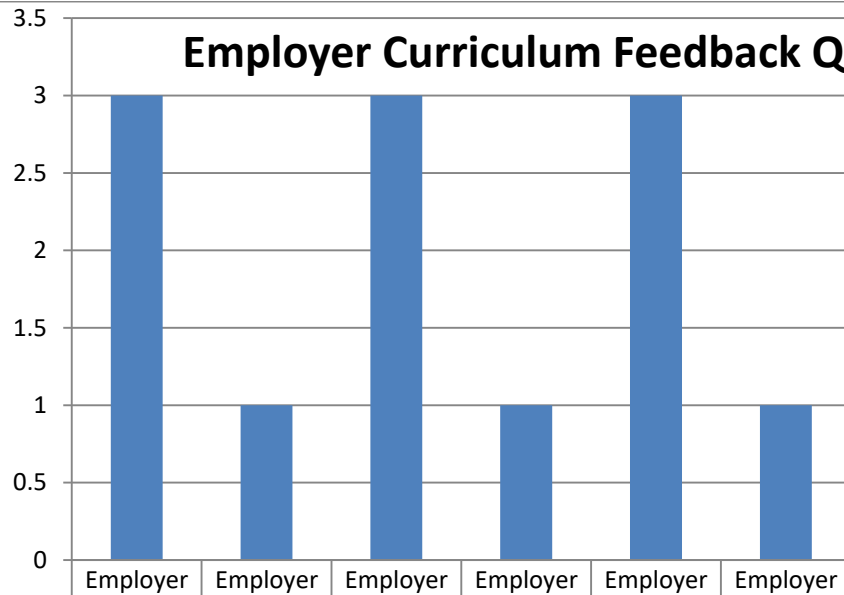

Employer Curriculum Feedback Q14

■ Whether the Curriculum is Helpful in Making you as an Entrepreneur?	3	1	3	1	3	1